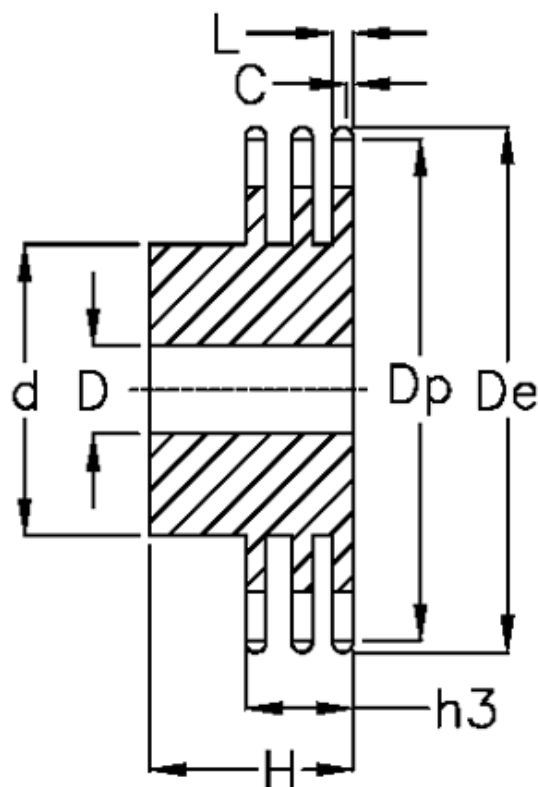

# Data Sheet

Article number: 616013005029

Description: Sprocket 08 B-3 Z=29 triplex  
predrilled

## Measures

C	= 1.3	h3	= 34.9
d	= 95	L	= 7
D	= 20±0,5	Number of teeth	= 29
De	= 122		
Dp	= 117.46		
For chain size = 1/2" x 5/16"			
For chain type = 08 B-3			
H	= 55		